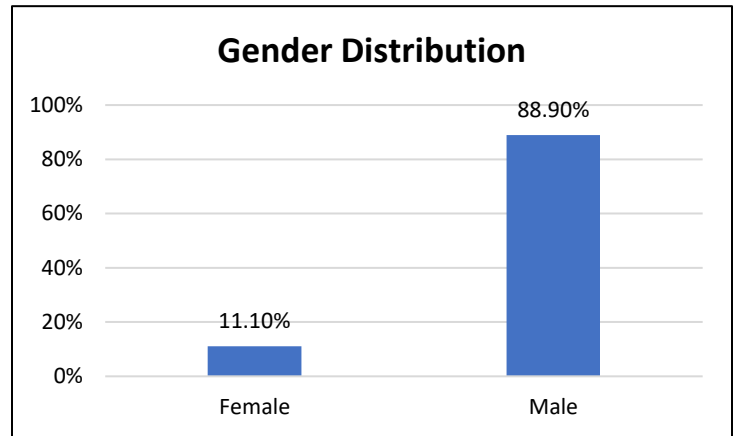

Pretrial Services Weekly Report

Electronic Monitoring Population Demographics 10/13/2023

Curfew Only population:	891
Bischof Law Only population:	736
Cases with Curfew and Bischof Law Supervision*	57

Curfew

Bischof Law

* 57 individuals are supervised under Curfew and Bischof Law. These individuals are reflected in both the Curfew and Bischof Law graphs