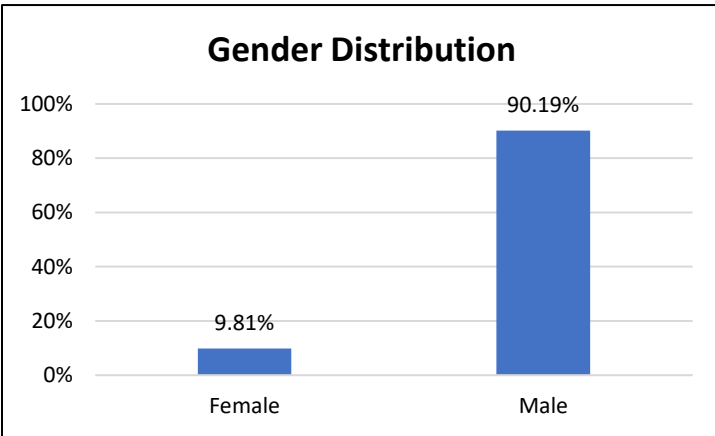

Pretrial Services Weekly Report

Electronic Monitoring Population Demographics 10/13/2023

Curfew Only population:	891
Bischof Law Only population:	736
Cases with Curfew and Bischof Law Supervision*	57

Curfew

Bischof Law

* 57 individuals are supervised under Curfew and Bischof Law. These individuals are reflected in both the Curfew and Bischof Law graphs