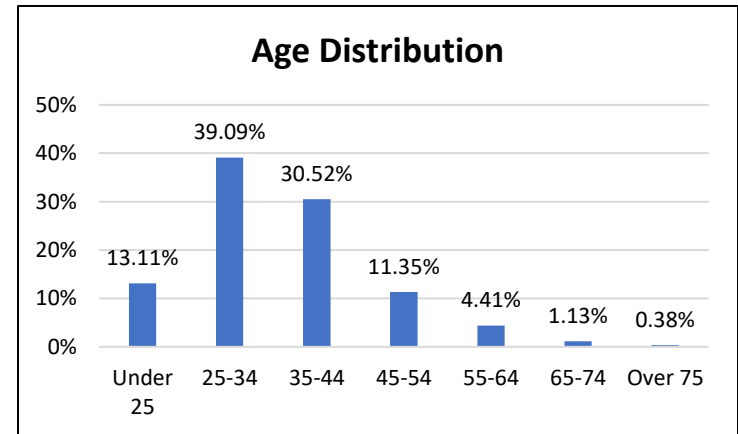

Pretrial Services Weekly Report

Electronic Monitoring Population Demographics 10/13/2023

Curfew Only population:	891
Bischof Law Only population:	736
Cases with Curfew and Bischof Law Supervision*	57

Curfew

Bischof Law

* 57 individuals are supervised under Curfew and Bischof Law. These individuals are reflected in both the Curfew and Bischof Law graphs