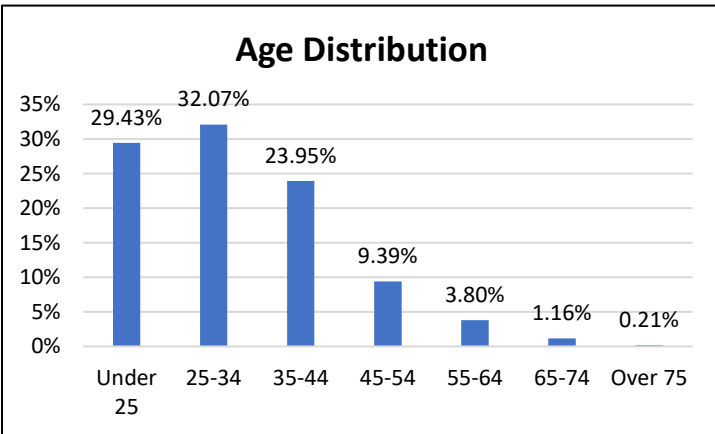

Pretrial Services Weekly Report

Electronic Monitoring Population Demographics 10/13/2023

Curfew Only population:	891
Bischof Law Only population:	736
Cases with Curfew and Bischof Law Supervision*	57

Curfew

Bischof Law

* 57 individuals are supervised under Curfew and Bischof Law. These individuals are reflected in both the Curfew and Bischof Law graphs