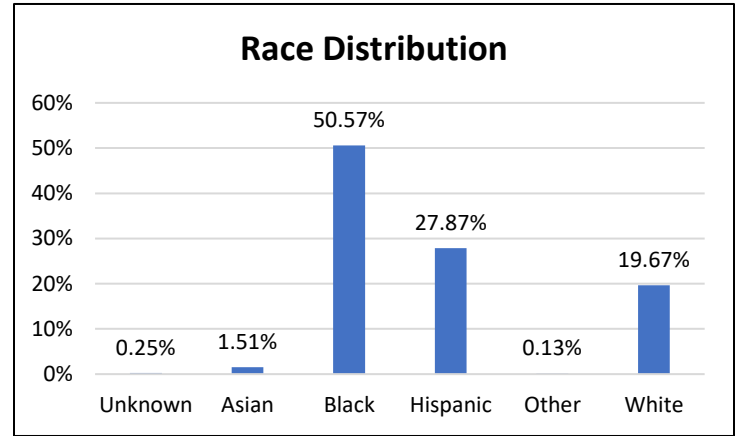

Pretrial Services Weekly Report

Electronic Monitoring Population Demographics 10/13/2023

Curfew Only population:	891
Bischof Law Only population:	736
Cases with Curfew and Bischof Law Supervision*	57

Curfew

Bischof Law

* 57 individuals are supervised under Curfew and Bischof Law. These individuals are reflected in both the Curfew and Bischof Law graphs