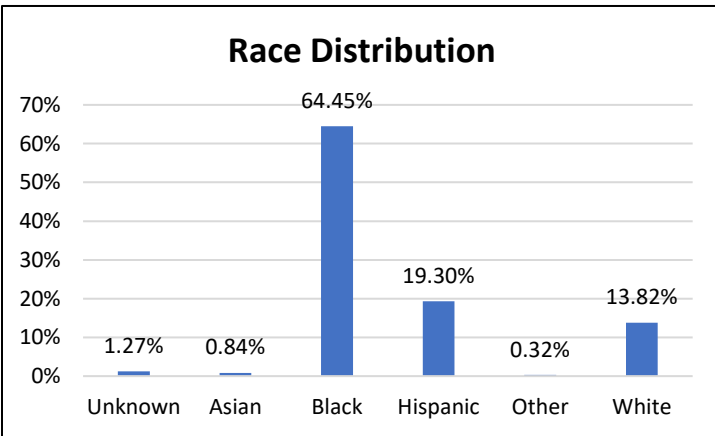

Pretrial Services Weekly Report

Electronic Monitoring Population Demographics 10/13/2023

Curfew Only population:	891
Bischof Law Only population:	736
Cases with Curfew and Bischof Law Supervision*	57

Curfew

Bischof Law

* 57 individuals are supervised under Curfew and Bischof Law. These individuals are reflected in both the Curfew and Bischof Law graphs